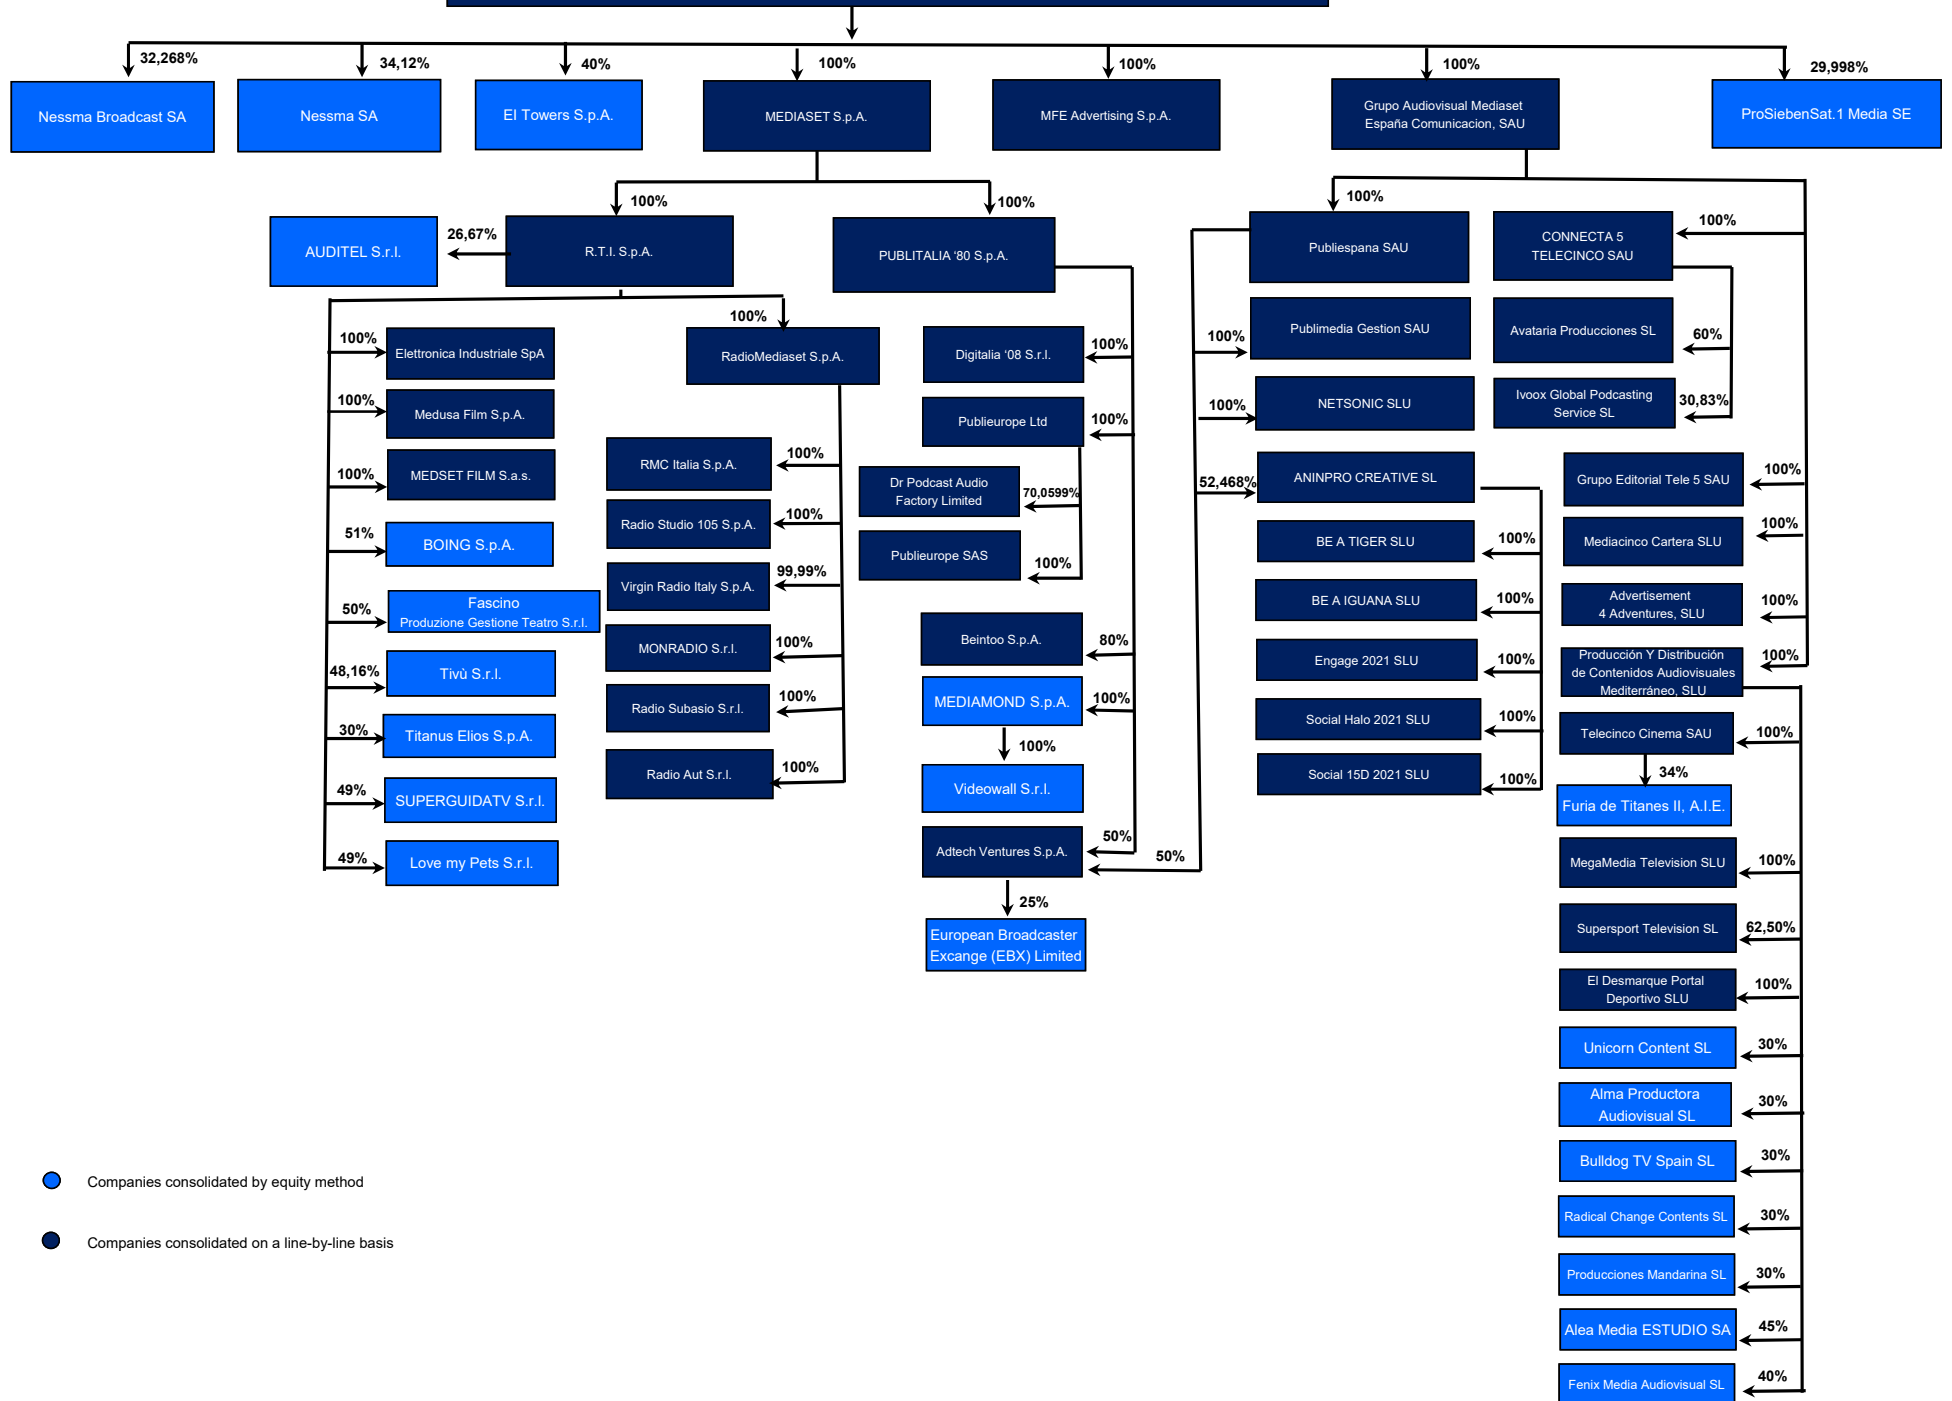

# MFE – MEDIAFOREUROPE N.V.

- Companies consolidated by equity method
- Companies consolidated on a line-by-line basis